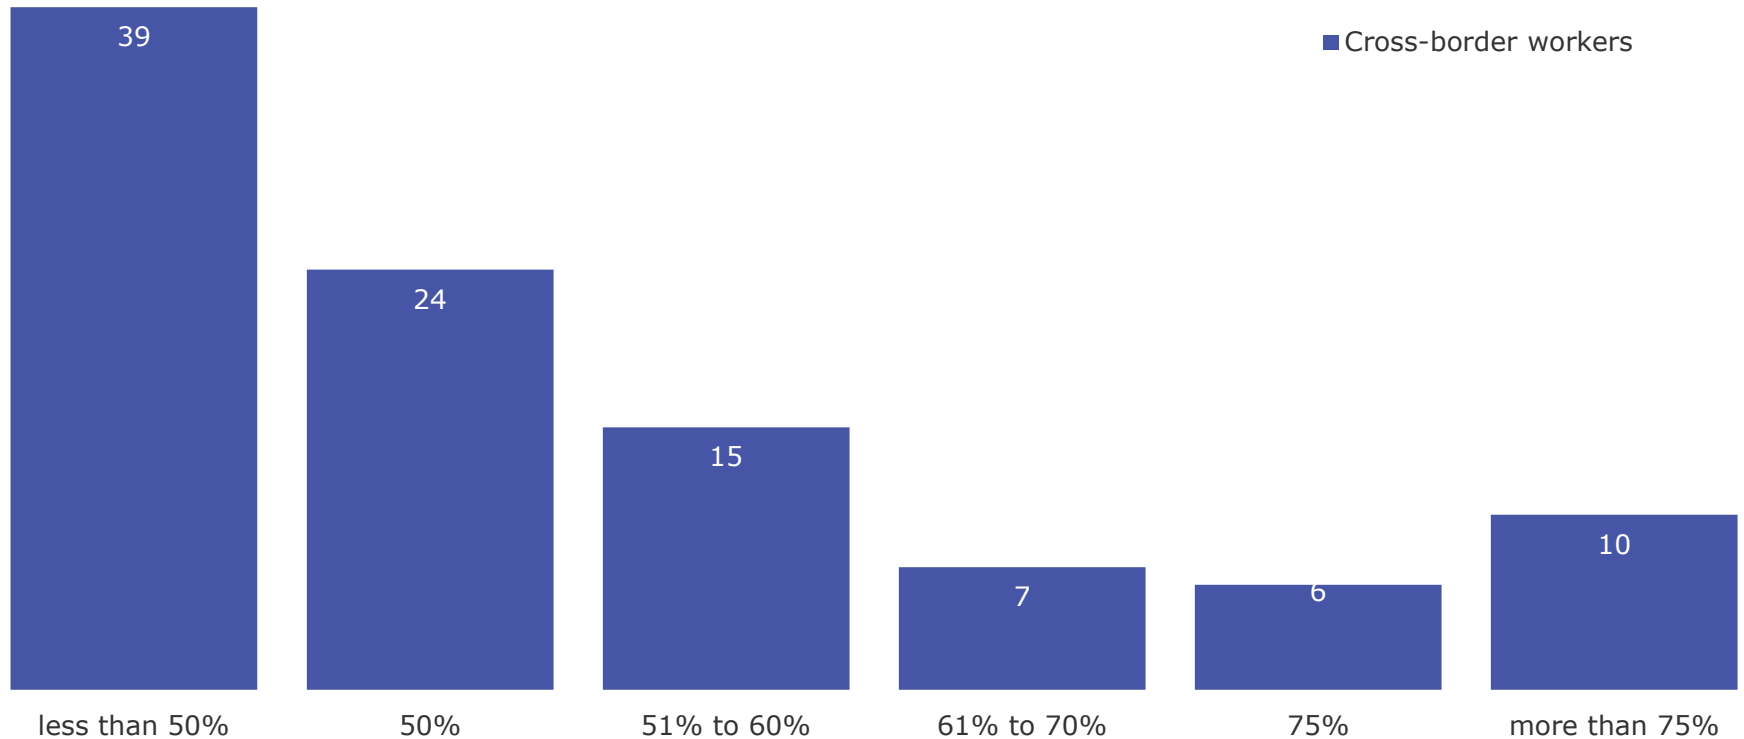

Determining the maximum share of foreigners in Luxembourg

Nb: Survey among the cross-border workers