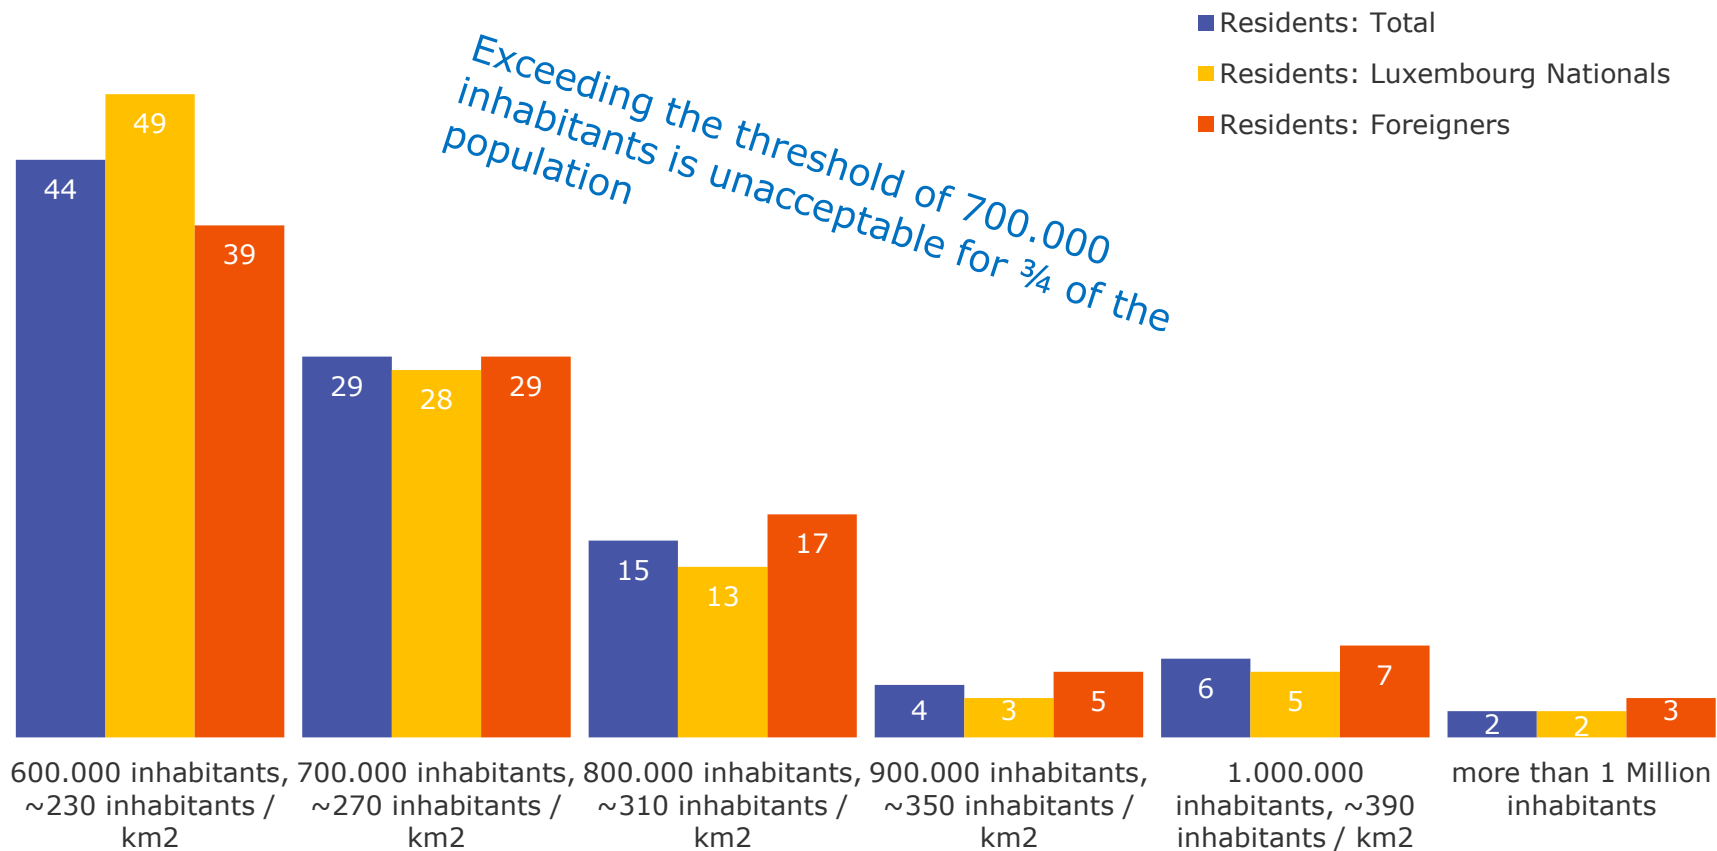

A close-up photograph of a person's face, focusing on their green eyes and nose. The image is split horizontally by a white and red banner.

Survey TNS Ilres

Part 5: The population of Luxembourg

2030.LU
AMBITION POUR LE FUTUR

Determining the optimal population level for Luxembourg

Nb: Survey among the residents

Determining the optimal population level for Luxembourg

- ✓For the majority of the residents, about 45%, the maximum acceptable amount of inhabitants in Luxembourg would be about 600.000. 1/3 of the residents belonging to the age group 18-24 would even accept a level of 700.000 inhabitants.
- ✓Having a closer look at the results at the aggregated level, 80% of the residents prefer that the maximum amount of inhabitants should not exceed the threshold of 800.000.
- ✓Among the cross-border community, the acceptable maximum amount of inhabitants would be about 700.000. 22% among them would even consider a maximum level of 900.000 inhabitants.

Determining the maximum share of foreigners in Luxembourg

Nb: Survey among the residents

Determining the maximum share of foreigners in Luxembourg

- ✓ 50% of the residents answered that the maximum share of foreigners in Luxembourg should be less than 50%. Adding the threshold of 50%, 75% of the residents would not accept a maximum share of foreigners strictly above 50%.
- ✓ Crossing the share of 50% of foreigners in Luxembourg would be unacceptable for 80% of the Luxembourg nationals and 70% of the foreigners; it is even about 90% among the Luxembourg nationals belonging to the age group 65+.
- ✓ A notable fact: residents with more years of education appear to be more willing to accept a higher share of foreigners in Luxembourg.
- ✓ Additionally, residents belonging to the age group 65+ would rather prefer maintaining a share below 50%.
- ✓ The results for the cross-border community are rather mixed. About 40% among them stated that the acceptable share of foreigners should be less than 50%.