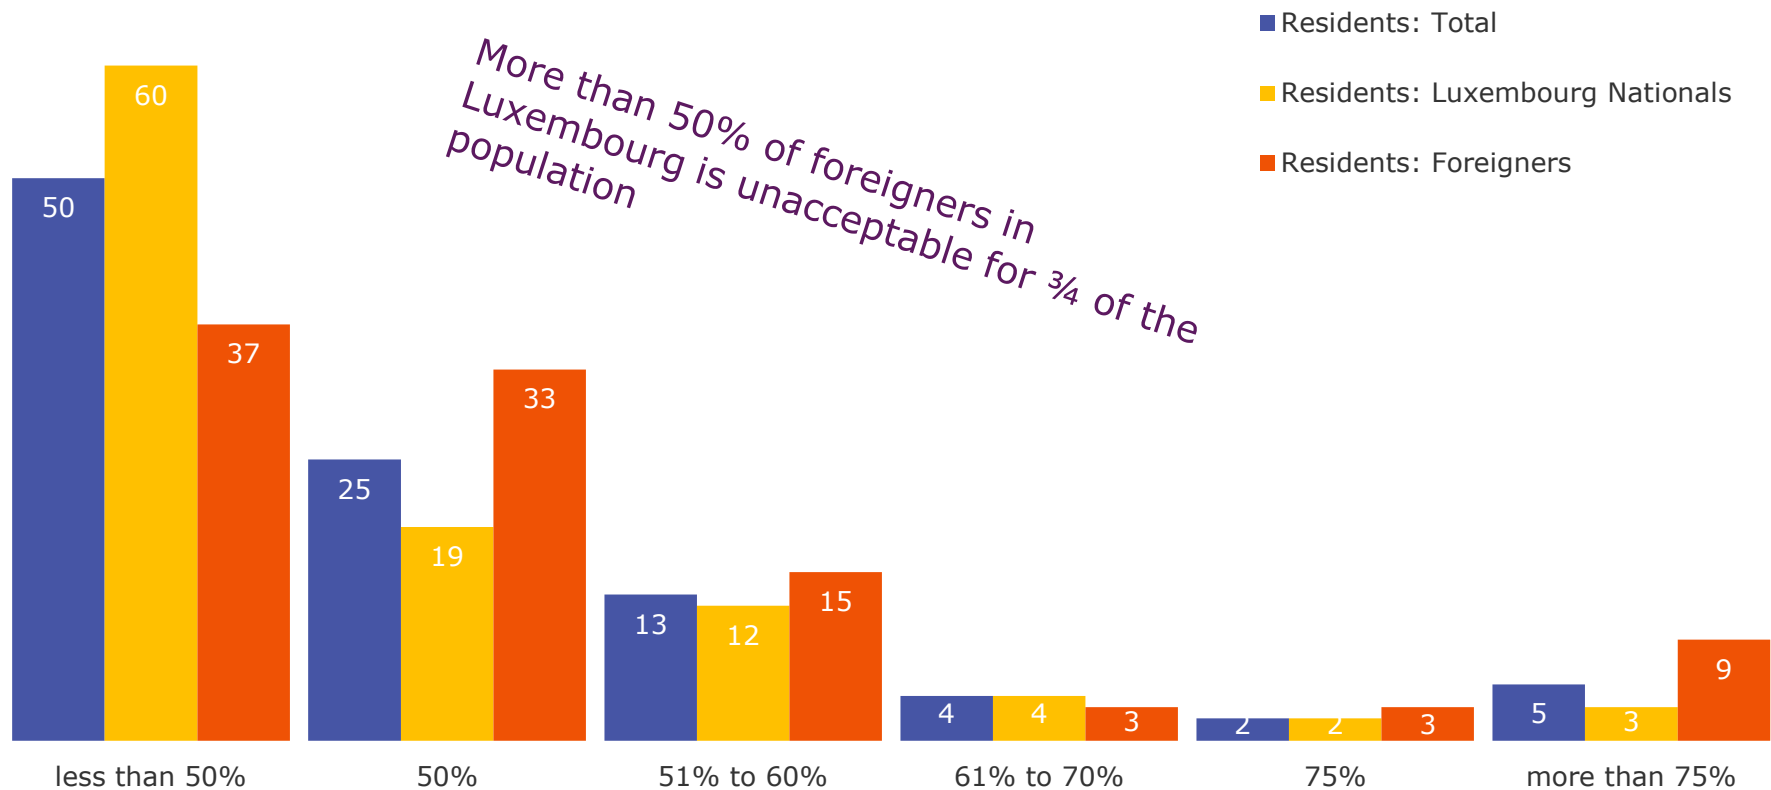

A close-up photograph of a person's face, focusing on their green eyes and nose. The image is split horizontally by a white and red banner.

Survey TNS Ilres

Part 5: The population of Luxembourg

2030.LU
AMBITION POUR LE FUTUR

Determining the optimal population level for Luxembourg

Nb: Survey among the residents

Determining the optimal population level for Luxembourg

- ✓For the majority of the residents, about 45%, the maximum acceptable amount of inhabitants in Luxembourg would be about 600.000. 1/3 of the residents belonging to the age group 18-24 would even accept a level of 700.000 inhabitants.
- ✓Having a closer look at the results at the aggregated level, 80% of the residents prefer that the maximum amount of inhabitants should not exceed the threshold of 800.000.
- ✓Among the cross-border community, the acceptable maximum amount of inhabitants would be about 700.000. 22% among them would even consider a maximum level of 900.000 inhabitants.

Determining the maximum share of foreigners in Luxembourg

Nb: Survey among the residents

Determining the maximum share of foreigners in Luxembourg

- ✓ 50% of the residents answered that the maximum share of foreigners in Luxembourg should be less than 50%. Adding the threshold of 50%, 75% of the residents would not accept a maximum share of foreigners strictly above 50%.
- ✓ Crossing the share of 50% of foreigners in Luxembourg would be unacceptable for 80% of the Luxembourg nationals and 70% of the foreigners; it is even about 90% among the Luxembourg nationals belonging to the age group 65+.
- ✓ A notable fact: residents with more years of education appear to be more willing to accept a higher share of foreigners in Luxembourg.
- ✓ Additionally, residents belonging to the age group 65+ would rather prefer maintaining a share below 50%.
- ✓ The results for the cross-border community are rather mixed. About 40% among them stated that the acceptable share of foreigners should be less than 50%.