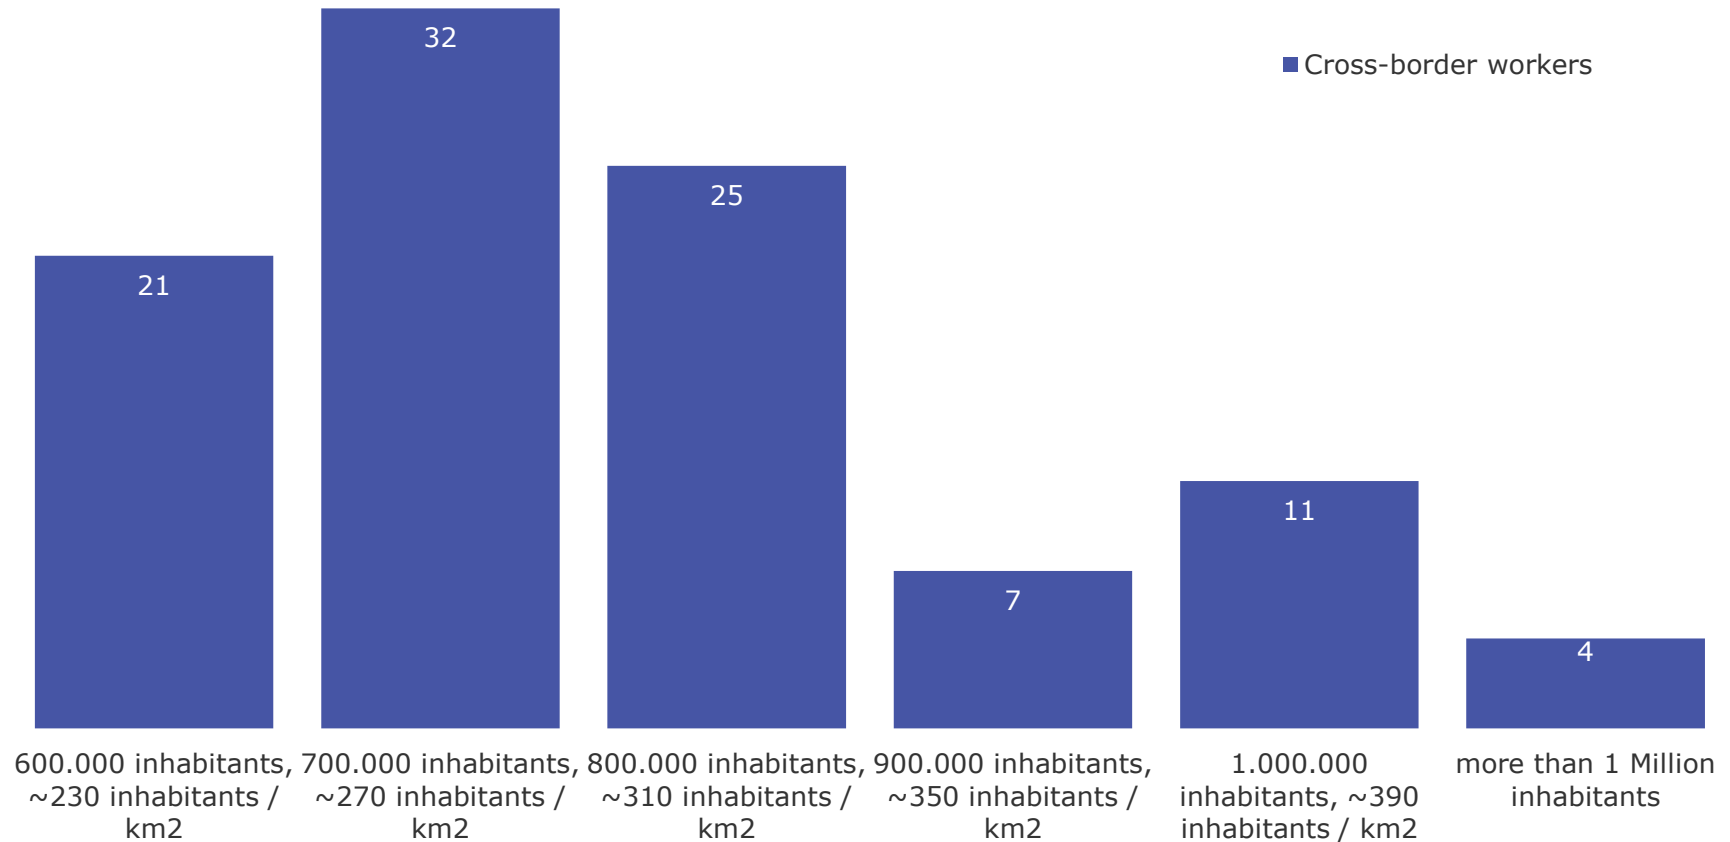

Determining the population level for Luxembourg

Nb: Survey among the cross-border workers